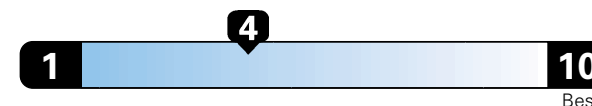

ALFA ROMEO GIULIA QUADRIFOGLIO RWD

2021 MODEL YEAR

THIS VEHICLE IS MANUFACTURED TO MEET SPECIFIC UNITED STATES REQUIREMENTS. THIS VEHICLE IS NOT MANUFACTURED FOR SALE OR REGISTRATION OUTSIDE OF THE UNITED STATES.

MANUFACTURER'S SUGGESTED RETAIL PRICE OF THIS MODEL INCLUDING DEALER PREPARATION

Base Price: $75,250

ALFA GIULIA QUADRIFOGLIO RWD

Exterior Color: Rosso (Red) Competizione Tri-Coat Exterior Color

Interior Color: Black/Red Interior Colors

Interior: Leather and Alcantara® Seats

Engine: 2.9L V6 Twin Turbo PDI Engine

Transmission: 8-Speed Automatic 8HP75 Transmission

STANDARD EQUIPMENT (UNLESS REPLACED BY OPTIONAL EQUIPMENT)

FUNCTIONAL/SAFETY FEATURES

- Dual-Advanced Front Airbags
- Supplemental Side-Curtain Front and Rear Air Bags
- LATCH-Ready Child-Seat Anchor System
- Alfa DNA PRO Drive Mode System
- Active Suspension
- Carbon Fiber Drive Shaft
- Torque Vectoring Rear Differential
- Dynamic Dual Mode Exhaust
- Full-Speed Forward-Collision Warning Plus
- Blind Spot and Cross Path Detection
- Front and Rear Park-Assist Sensors
- Tire Service Kit

INTERIOR FEATURES

- Apple CarPlay
- Google Android Auto
- SiriusXM® with 6-Month Radio Sub Call 800-643-2112
- 8.8-Inch AM / FM / HD Radio with Navigation
- 8.8-Inch Multi-Touch Display
- Cluster 7.0-Inch TFT Color Display
- 14 Speaker Harman Kardon® Premium Audio
- Black Headliner
- Leather Dash and Upper Doors
- Carbon Fiber Interior Trim
- Perforated Leather Shift Knob
- Quadrifoglio Leather Steering Wheel
- Aluminum Steering-Column-Mounted Paddle Shifters
- Heated Steering Wheel
- Heated Front Seats
- 8-Way Power Adjustable Front Passenger Seat
- 8-Way Power Adjustable Driver Seat
- 4-Way Power Lumbar Adjustable Driver Seat
- 4-Way Power Lumbar Adjustable Passenger Front Seat

EXTERIOR FEATURES