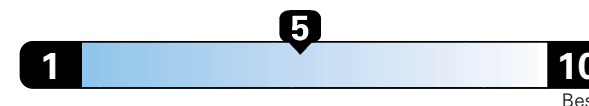

ALFA ROMEO STELVIO SPRINT AWD

2021 MODEL YEAR

THIS VEHICLE IS MANUFACTURED TO MEET SPECIFIC UNITED STATES REQUIREMENTS. THIS VEHICLE IS NOT MANUFACTURED FOR SALE OR REGISTRATION OUTSIDE OF THE UNITED STATES.

MANUFACTURER'S SUGGESTED RETAIL PRICE OF THIS MODEL INCLUDING DEALER PREPARATION

Base Price: **$44,350**

ALFA STELVIO AWD
Exterior Color: Alfa Rosso (Red) Exterior Color
Interior Color: Black Interior Color
Interior: Leather Seats
Engine: 2.0L 280HP I4 DI Turbo Engine
Transmission: 8-Speed Automatic 8HP50 Transmission
STANDARD EQUIPMENT (UNLESS REPLACED BY OPTIONAL EQUIPMENT)
FUNCTIONAL/SAFETY FEATURES

- Supplemental Front Seat-Mounted Side Air Bags
- LATCH-Ready Child-Seat Anchor System
- Full-Speed Forward-Collision Warning Plus
- Rear Back-Up Camera
- Rear Parking Assist Sensors
- Remote Keyless-Entry
- Push-Button Start
- Remote-Start System
- Stop - Start System
- Cruise Control
- Power Folding Heated Mirrors
- Rain-Sensitive Windshield Wipers
- Power Liftgate
- Universal Garage-Door Opener
- Carbon Fiber Drive Shaft
- Alfa DNA Drive-Mode System

INTERIOR FEATURES

- Apple CarPlay®
- Google Android Auto™
- SiriusXM® with 6-Month Radio Sub Call 800-643-2112
- AM/FM Bluetooth® 8.8-Inch Radio
- 8.8-Inch Multi-Touch Display
- Cluster 7.0-Inch TFT Color Display
- 8-Speaker Audio System
- USB Media Input Hub with Auxiliary
- 2nd-Row Dual Charge-Only USB Port
- 12-Volt Center Console Power Outlet
- Leather-Wrapped Steering Wheel
- Steering-Wheel-Mounted Audio Controls
- Leather-Wrapped Shift Knob
- A/C with Dual-Zone Auto Temperature Control
- 6-Way Power Adjustable Driver Seat
- 6-Way Power Adjustable Front Passenger Seat
- 4-Way Power Lumbar Adjustable Driver Seat

- 4-Way Power Lumbar Adjustable Passenger Seat
- Driver-Seat Memory Function

EXTERIOR FEATURES