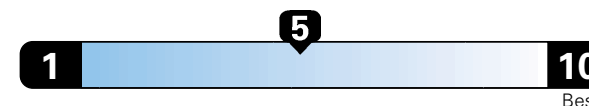

## Fuel Economy and Environment

Gasoline Vehicle

**Fuel Economy** These estimates reflect new EPA methods beginning with 2017 models.

**24** MPG  
combined city/hwy

22 city 28 highway

4.2 gallons per 100 miles

Small SUV 4WD range from 14 to 129 MPGe. The best vehicle rates 142 MPGe.

You spend **\$2,750** in fuel costs over 5 years compared to the average new vehicle.

**Annual fuel cost**  
**\$1,850**

**Fuel Economy & Greenhouse Gas Rating** (tailpipe only)